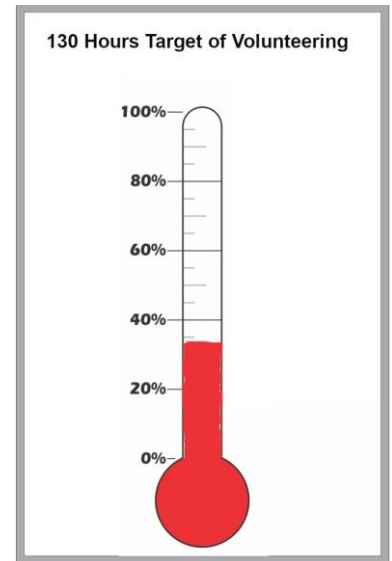

St Christopher's

in the Community

St Christopher's in the Community part 4

We are so proud of Emily (Year 1) who gave up her time to do two hours of litter picking during half-term which will count towards our 130 hours of community service we are aiming for. Emily really enjoyed helping the environment! Mr Carter is keen to hear about more ventures as we continue to work towards our 130 hours goal this year, so do let him know if you or your family have taken part in any charity or community work.

Additionally, as part of our charity work at St Christopher's, coupled with our initiative of St Christopher's in the Community, we are keen to support our local charity Bromley Brighter Beginnings.

Founded in 2012, Bromley Brighter Beginnings is a volunteer-led charity in Bromley with a mission to relieve pressure on families in a practical way, by providing them with essential items. Many families have extreme financial pressures and others have been referred to the charity by health service professionals in the area, as they flee domestic violence.